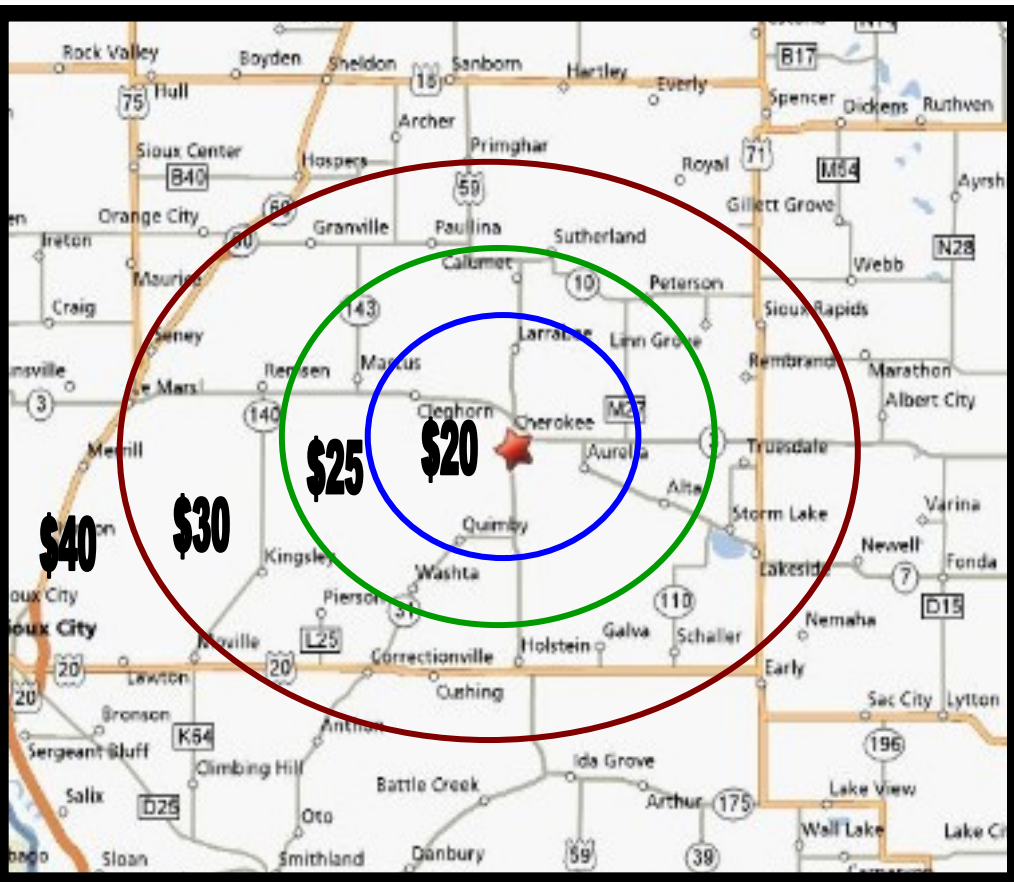

# Delivery Zones New Equipment & Spring Service

Delivery Rates	2012
<b>Cherokee In Town</b>	<b>\$15.00</b>
<b>City Limits to 12 Miles</b>	<b>\$20.00</b>
<b>City Limits to 20 Miles</b>	<b>\$25.00</b>
<b>City Limits to 35 Miles</b>	<b>\$30.00</b>
<b>City Limits to 65 Miles</b>	<b>\$40.00</b>
<b>Over 65 Miles</b>	<b>.62 Loaded Mile</b>

Spring Service pick-up and delivery rates are available for Scheduled Pre-Season Service through March 31st. Standard pick-up and delivery rates will apply after March 31st. Standard Rates \$30.00 + .65 per loaded mile.